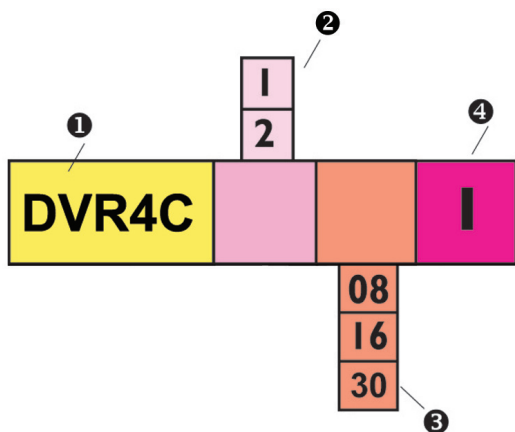

Installation/Configuration Notes

DVR4C with four cameras, microphone and monitor.

Security you can rely on.

BOSCH

Connections on backside of DVR4C

- | | | | |
|----|-------------------|----|----------------|
| 01 | Power switch | 06 | Monitor output |
| 02 | Audio inputs | 07 | Audio output |
| 03 | Camera inputs | 08 | Relay outputs |
| 04 | RS232 connector | 09 | Alarm inputs |
| 05 | Network connector | | |