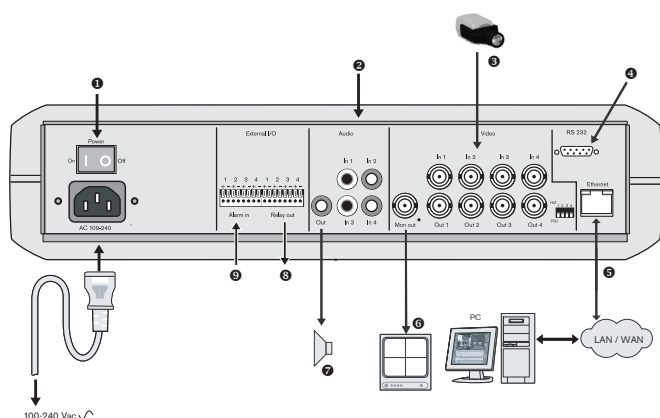

Remote access is available using standard analog or digital telephone lines, over a standard LAN/WAN or Internet connection.

Yet the DVR4C is quick to install and easy to operate, making it ideal for a host of small business applications such as retail stores, banks, gas stations and parking lots.

Installation/Configuration Notes

DVR4C with four cameras, microphone and monitor.

Security you can rely on.

BOSCH

Connections on backside of DVR4C

- | | | | |
|----|-------------------|----|----------------|
| 01 | Power switch | 06 | Monitor output |
| 02 | Audio inputs | 07 | Audio output |
| 03 | Camera inputs | 08 | Relay outputs |
| 04 | RS232 connector | 09 | Alarm inputs |
| 05 | Network connector | | |