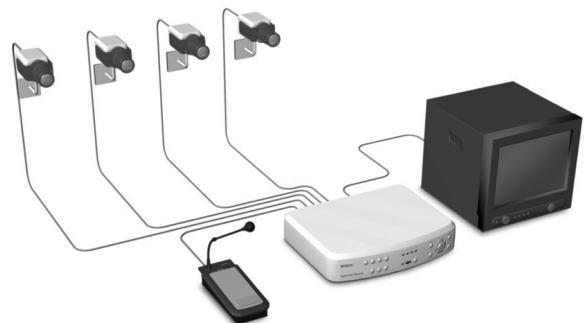

Installation/Configuration Notes

DVR4C with four cameras, microphone and monitor.

Security you can rely on.

BOSCH